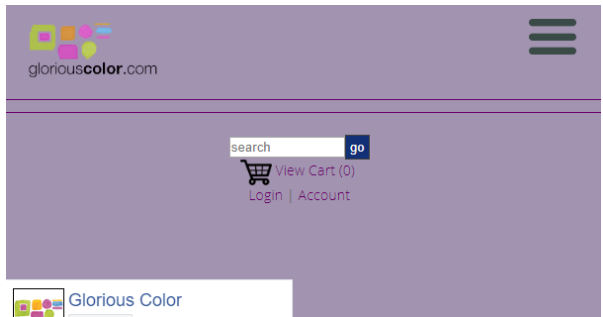

Having trouble finding the menu? If you are using a large screen, the menu will appear on the left side. Choose and click on the category which interests you. If you don't see what you are looking for, check under "More Products" or use the search box to find the item.

You can always email us at gloriouscolorfabric@gmail.com or call 800-269-0309 and ask about product availability.

If you are using a mobile device or a narrow page size, your screen may look like this:

Find the menu icon in the top-right corner and click on it.

This will result in a drop-down menu where you can select categories as described above.